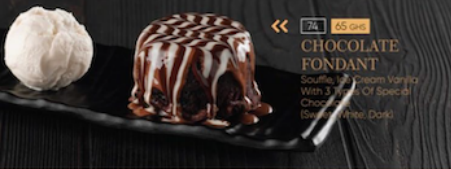

72

65 gms

LOTUS FONDANT

Souffle, Lotus Biscuit,
Ice Cream Vanilla With 2
Types Of Special
Chocolate (Sweet, White)

73 65 gms

OREO FONDANT

Souffle, Oreo Biscuit,
Ice Cream Vanilla With
3 Types Of Special Chocolate
(Sweet, White, Dark)