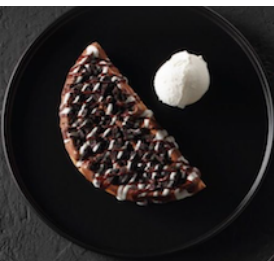

Saray Waffle, Rice Crisp,
Ice Cream Vanilla, Caramel
With Special Sweet Chocolate

45 45 ghs

TRIPLE CHOCOLATE WAFFLE

Saray Waffle With 3 Types
Of Special Chocolate
(Sweet, White, Dark)

<< 46 60 gms

OREO WAFFLE